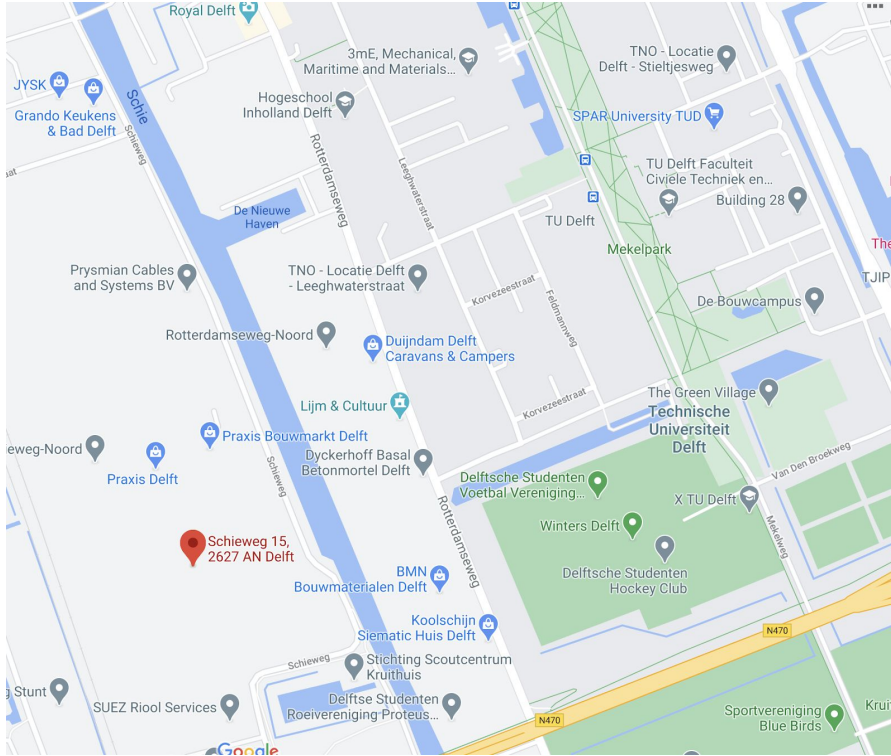

# Directions to Forze Office

## 1. Navigate to Schieweg 15 on Google Maps

## 2. Find the Gate next to the “Koperen Kat” Brewery, this is located facing the main street and the Schie.

3. Enter this Gate and walk straight through this hallway.

4. Once you have passed the “Delfts Bleau” bouldering centre, on the right hand side you will find a hall with an orange signed labelled M2.